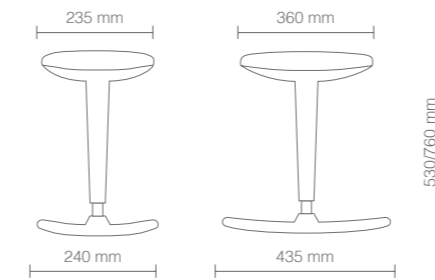

Chair with white seat and chrome-plated steel basement with wheels. Seat height can be adjusted through a gas regulation system.

SGABELLO FLEX | STOOL FLEX

FINITURE - FINISHES

Bianco opaco
Matt white

DIMENSIONI (mm) - DIMENSIONS (mm)