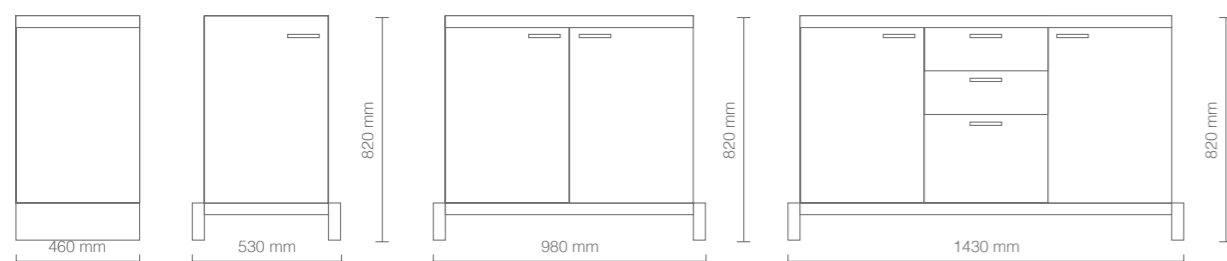

DIMENSIONI (mm) - DIMENSIONS (mm)

OPTIONAL - ACCESSORIES
MISCELATORE CON
LEVA CLINICA
MIXER TAP

Et-No e Et-No H2O sono mobili realizzati in legno nobilitato dallo stile moderno che permettono di arredare con originalità ogni ambiente. È possibile personalizzare il mobile a piacimento con ante, cassetti o con vani a giorno. Lo zoccolino in legno può essere sostituito da 4 piedini cromati.

ET-NO 450
È dotato di un'anta con chiusura ammortizzata, maniglia cromata e zoccolino laterale o piedino cromato.

ET-NO 900
È dotato di due ante con chiusura ammortizzata, maniglie cromate e zoccolino laterale o piedino cromato.

ET-NO 1350
È dotato di due ante con chiusura ammortizzata, tre cassetti con guida a scomparsa con self-closing, zoccolino laterale o piedino cromato.

ET-NO H2O
Il mobile prende il nome di Et-No H2O se scelto nella versione con lavabo. Misure lavabo L. 400 x P. 340 x H. 145 mm. Optional: miscelatore a leva clinica.

Et-no and Et-no H2O are pieces of furniture made of melamine-faced board wood with modern lines that allow to furnish any space with originality. It is possible to customize the furniture with doors, drawers or free compartments. The wooden plinth can be replaced with 4 chrome-plated feet.

ET-NO 450
One self-closing door with chromed handle, wooden foot or chrome-plated foot.

ET-NO 900
Double doors with self-closing and chromed handle, wooden foot or chrome-plated foot.

ET-NO 1350
Double doors with self-closing and chromed handle, three self-closing drawers, wooden foot or chrome-plated foot.

ET-NO H2O
The furniture takes the name of Et-No H2O if chosen in the version with washbasin. Washbasin dimension L. 400 x D. 340 x H. 145 mm. Option: clinical lever mixer tap.