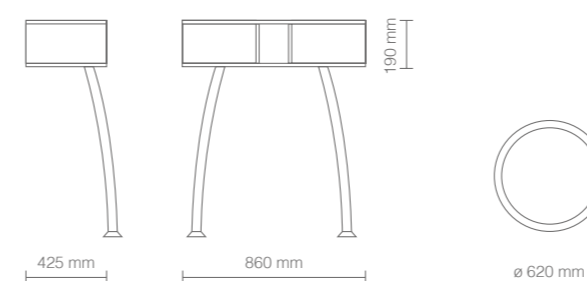

FINITURE - FINISHES

Base in acciaio
Steel base

REGOLAZIONE ALTEZZA POGGIATESTA
INCLINAZIONE SCHIENALE

HEADREST ADJUSTABLE IN HEIGHT
RECLINABLE BACKREST

DIMENSIONI (mm) - DIMENSIONS (mm)

Poltrona con basamento cromato di ampie dimensioni, seduta regolabile in altezza rotazione a 360°, schienale reclinabile con poggiatesta regolabile in altezza.

È possibile personalizzare il colore del rivestimento skai.

Make-up chair provided with a wide chrome-plated basement, height-adjustable seat, 360° degrees rotation, reclining backrest with height-adjustable headrest. It's possible to choose the color of the skai upholstery.

COLORI SKAI - SKAI COLOURS

FINITURE - FINISHES

Struttura bianco lucido
Structure glossy white

Frontali rovere bardolino
Front details bardolino oak

Frontali larice bianco
Front details white larch

Frontali wengé naturale
Front details natural wengé

Specchio alluminio bianco
Mirror White lacquered aluminium

SPECCHIERA MAKE-UP
MAKE-UP MIRROR

MOBILETTO MAKE-UP
MAKE-UP CABINET

MOBILETTO CON GAMBE CROMATE
MAKE-UP CROMO
MAKE-UP CROMO CABINET
WITH CHROME-PLATED LEGS

Mobile da trucco con struttura in legno nobilitato bianco lucido e cassetti frontali dotati di push-pull disponibili in 3 diverse finiture: larice bianco, wengé naturale e rovere bardolino. Il mobiletto può essere sospeso o dotato di gambe cromate.

Make-up cabinet with structure in melamine-faced board equipped with 2 push-pull drawers available in three different finishes: white larch, natural wengé and bardolino oak. It can be suspended or equipped with 2 chrome-plated legs.

Disponibile anche nella versione con gambe cromate - **MAKE-UP CROMO**
Also available in the version with chrome-plated legs - **MAKE-UP CROMO**

SPECCHIERA MAKE-UP