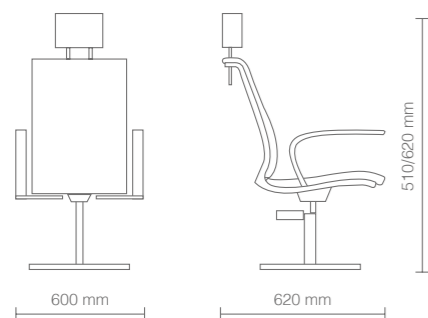

The podiatry chair Mini Island Evo gives you comfort thanks to its versatility and it is well-finished in every detail. Adjustable seat in height, 360° degrees rotation, reclining backrest, height-adjustable headrest for a perfect wellness treatment. There are two comfortable bowls that can disappear under the armrests in order to leave more space. The pedicure basin is removable for an easier water charging. The practical footrest is adjustable in height and depth. The basement has a border in micro brushed steel plate. The scratchproof platform is available in white larch, natural wengé or Bardolino oak and it is equipped with rubber stoppers for a greater stability of the basin. It's possible to choose the color of the skai upholstery.

COLORI SKAI - SKAI COLOURS

FINITURE - FINISHES

Base in acciaio
Steel base

REGOLAZIONE ALTEZZA POGGIATESTA
INCLINAZIONE SCHIENALE

HEADREST ADJUSTABLE IN HEIGHT
RECLINABLE BACKREST

DIMENSIONI (mm) - DIMENSIONS (mm)

Poltrona con basamento cromato di ampie dimensioni, seduta regolabile in altezza rotazione a 360°, schienale reclinabile con poggiatesta regolabile in altezza.

È possibile personalizzare il colore del rivestimento skai.