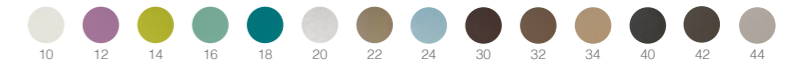

Flex è uno sgabello oscillante con sedile schiumato rivestito in skai disponibile in 14 colori. È dotato di doppio pulsante per la regolazione in altezza (escursione 230mm). La base è in gomma anti-stridio.

Flex is an oscillating stool with skai-covered foam seat available in 14 colors. It is equipped with a double button for height adjustment (230mm travel). The base is in anti-screech rubber.

COLORI SKAI - SKAI COLOURS

SGABELLO EASY | STOOL EASY

FINITURE - FINISHES

Base in acciaio
Steel base

Seduta bianca
White seat